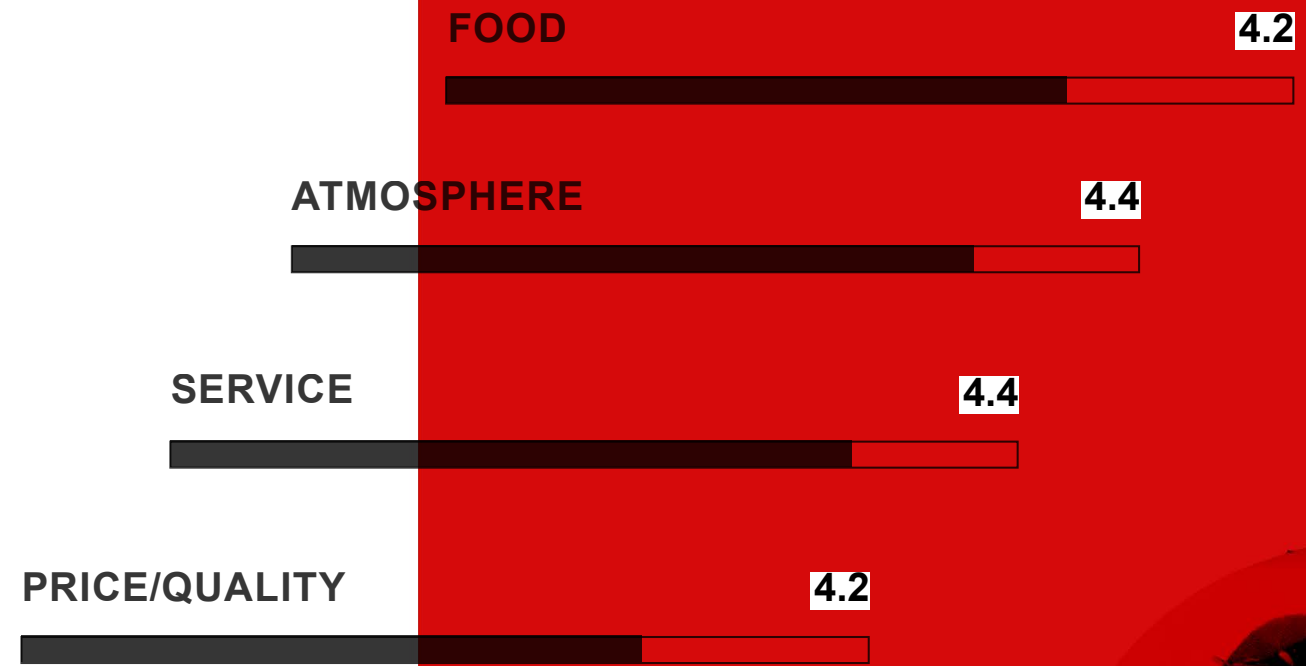

WWW FEEL VAVE

DELICIOUS DELIGHTFUL
NOSTALGIC LOVELY
ATTENTIVE FAMILY
FRIENDLY NICE COZY GREAT
PEARL IMPRESSED STYLE
HIGHLIGHT TRADITIONAL
CLASS CHARMING